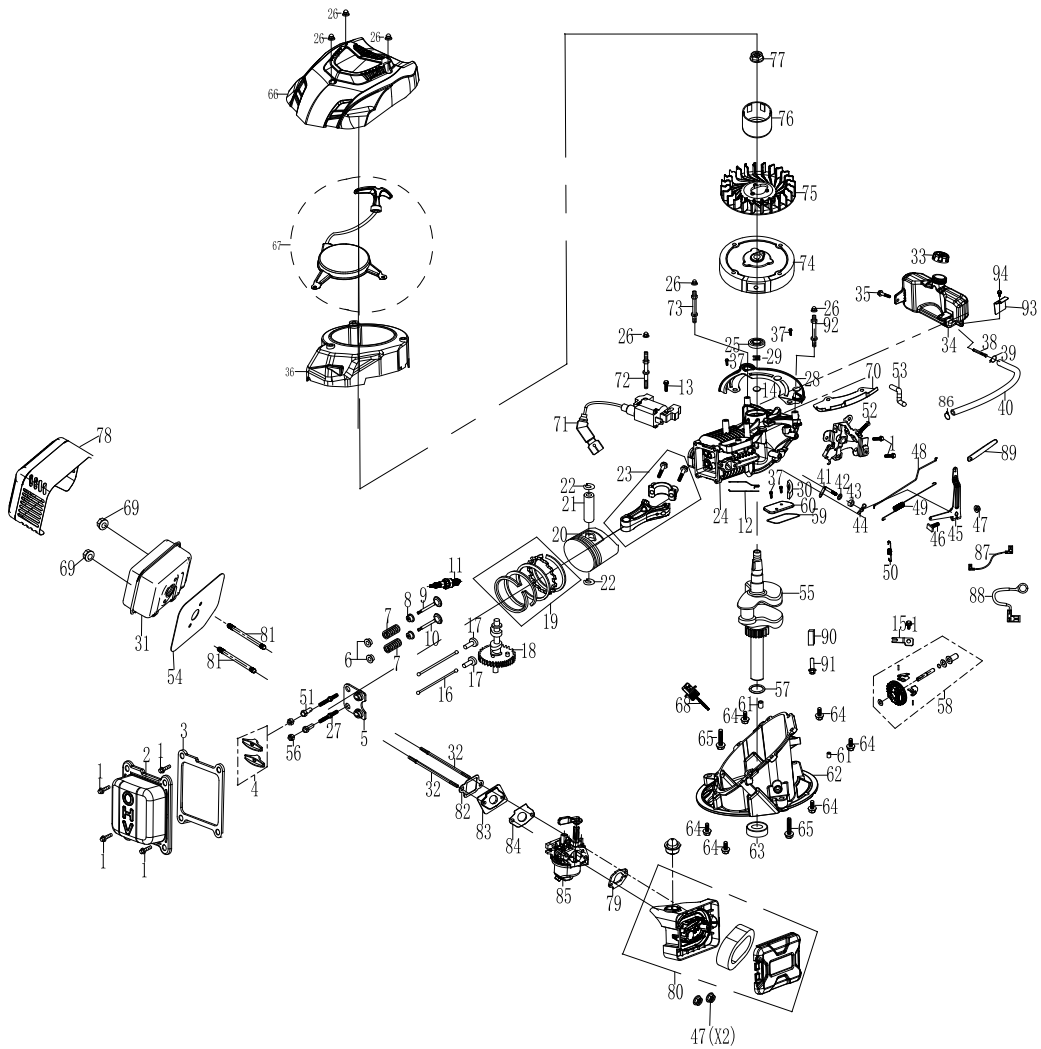

RPT 6060 - 2020 - engine DVO 175			
Pozice	Obj.číslo	Název	Počet
1	91365	Bolt M6X12	7
2	311101	Cover Comp,Cylinder Head	1
3	96161	Packing,Headcover	1
4	242101	Rocker Arm	2
5	312201	Plate,Push Rod Guide	1
6	311802	Seat, Valve Spring,In	2
7	316001	Spring,Valve	2
8	311801	Returner,Intake Valve	2
9	311701	Valve, Intake	1
10	315901	Valve Exhaust	1
11	97109	Spark Pulg	1
12	319902	Damper Putter	1
13	91369	Bolt M6X25	1
14	300605	Circular Plate	1
15	314302	Plate,Governor	1
16	311901	Rod,Push	2
17	316101	Lifter,Valve	2
18	412001	Camshaft Assy	1
19	311602	Scraper Ring Set ,Piston	1
20	311204	Piston	1
21	315501	Pin, Piston	1
22	291301	Clip, Piston	2
23	311501	Rod Assembly., Connecting	1
24	310204	Cylinder	1
25	93517	Oil Seal	1
26	90030	Nut,Flange M6	6
27	91829	Adjuster Rocker Arm	2
28	310505	Shroud	1
29	310606	Breather Valve Spring	1
30	310608	Filter,Breather	1
31	313701	Muffler Assy	1
32	91038	Bolt, Stud	2
33	293601-055	Fuel Tank Cap Comp	1
34	293206-055	Fuel Tank	1
35	91329	Bolt M6X16	1
36	316301	Start Small Cap	1
37	91370	Bolt M6X16	4
38	299901	Filter	1
39	94417	Clip,Fuel Line	1
40	95457	Fuel Line	1
41	313901	Shaft,Governor Arm	1
42	96808	Washer,Governor Arm Shaft	1
43	93520	Seal,Governor Arm Shaft	1
44	243902	Pin,Lock	1
45	314001	Governor Arm	1
46	91822	Bolt,Governor Arm	1
47	90016	Disc Nut M6	3
48	312701	Rod,Governor	1
49	314201	Spring,Throttl Return	1
50	314107	Spring,Governor	1
51	90036	Nut	2
52	314402	Shroud Assy,Upper	1